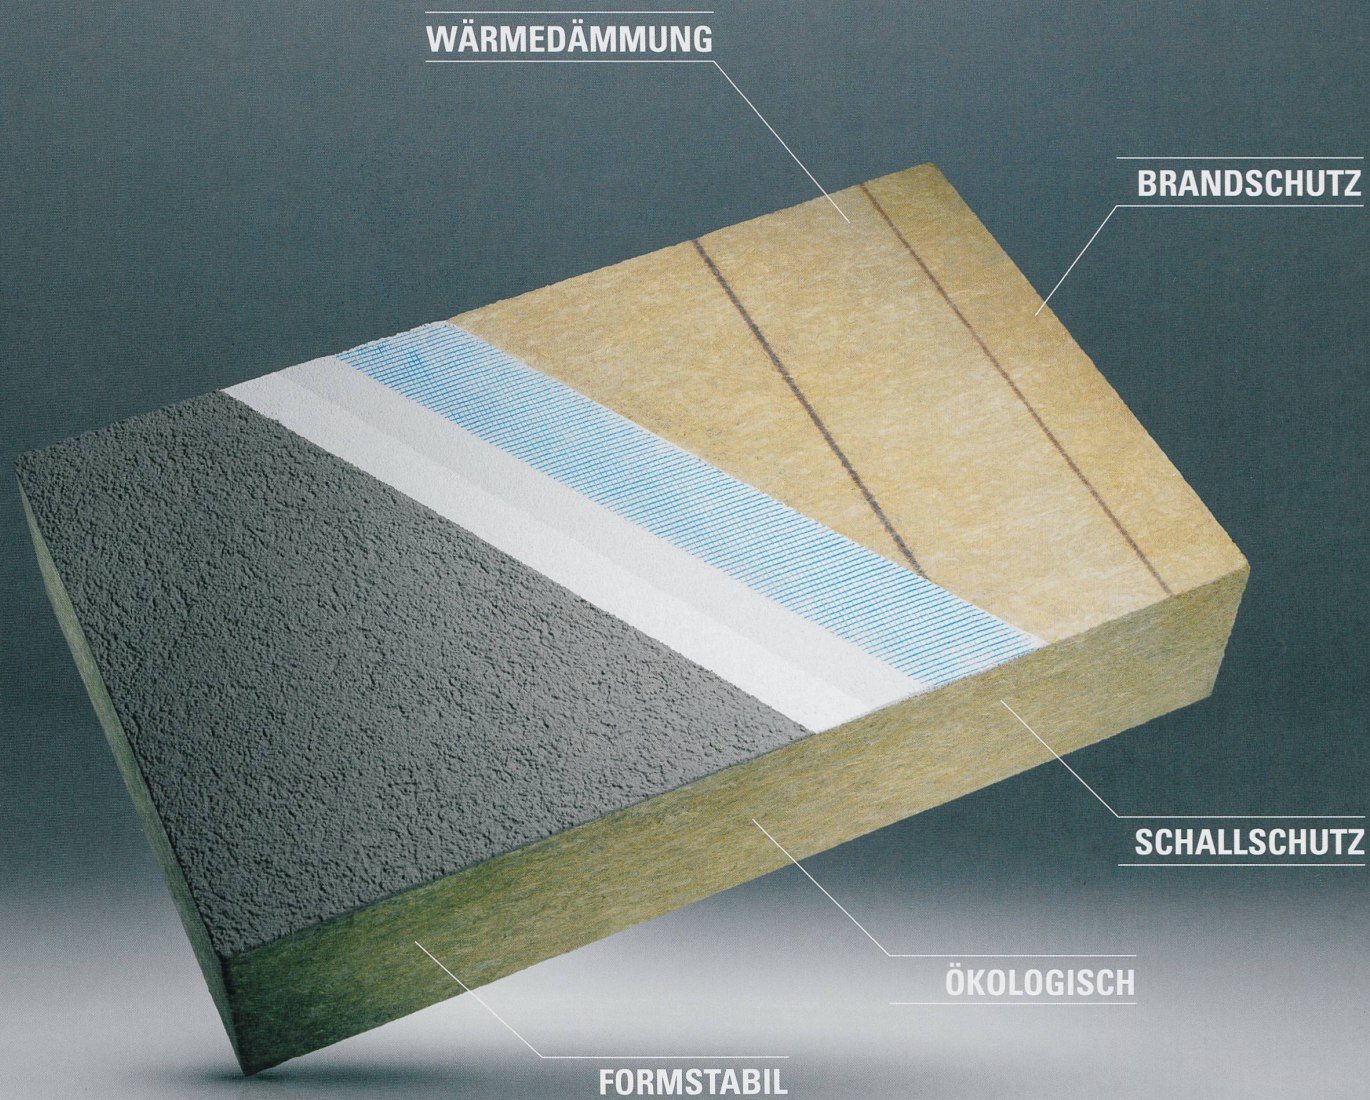

Download PDF: 03.04.2026

ETH-Bibliothek Zürich, E-Periodica, <https://www.e-periodica.ch>

ALL-IN

FLUMROC COMPACT PRO

Für die Verputzte Aussenwärmedämmung.

«ALL-IN» Jetzt mit
BONUS

Für die FLUMROC Dämmplatte
COMPACT PRO.

Liegenschaftseigentümer und
Bauherrschaften profitieren
direkt.

www.flumroc.ch/allin

DACHCOM

A large magnifying glass with a black handle is positioned over a technical architectural sketch of a modern building. The lens of the magnifying glass is centered on a specific detail of the building's facade, which is a grid of windows. The rest of the building sketch is visible but less detailed. The background is a light gray gradient.