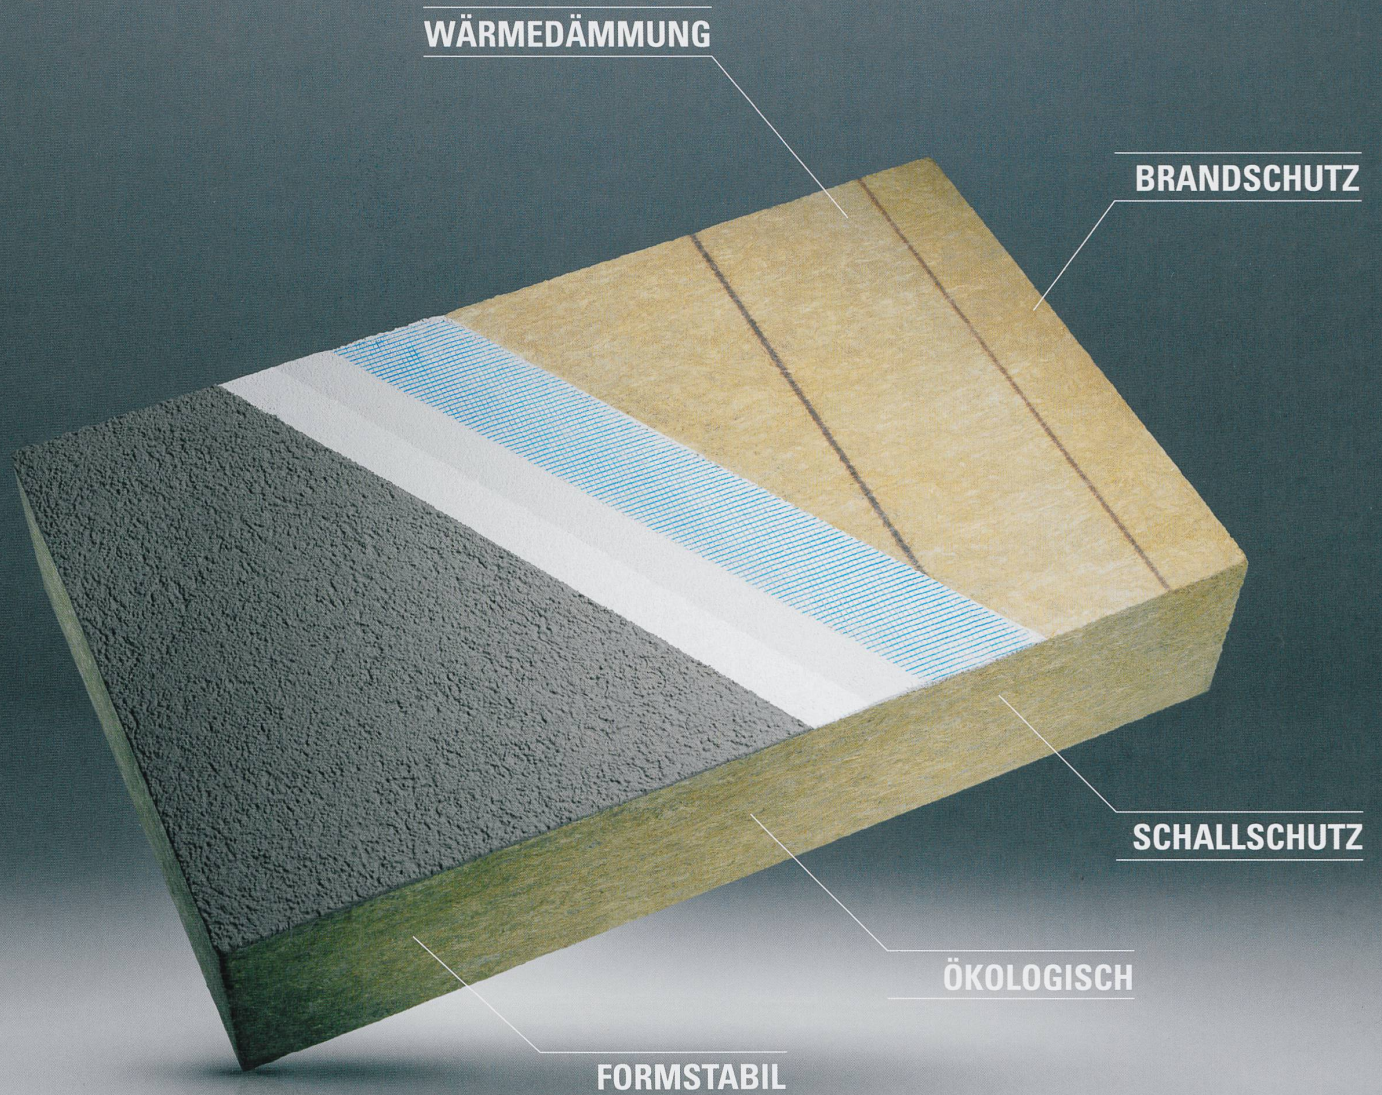

ALL-IN

FLUMROC COMPACT PRO

Für die Verputzte Aussenwärmedämmung.

«ALL-IN» Jetzt mit
BONUS

Für die FLUMROC Dämmplatte
COMPACT PRO.

Liegenschaftseigentümer und
Bauherrschaften profitieren
direkt.

www.flumroc.ch/allin

DACHCOM