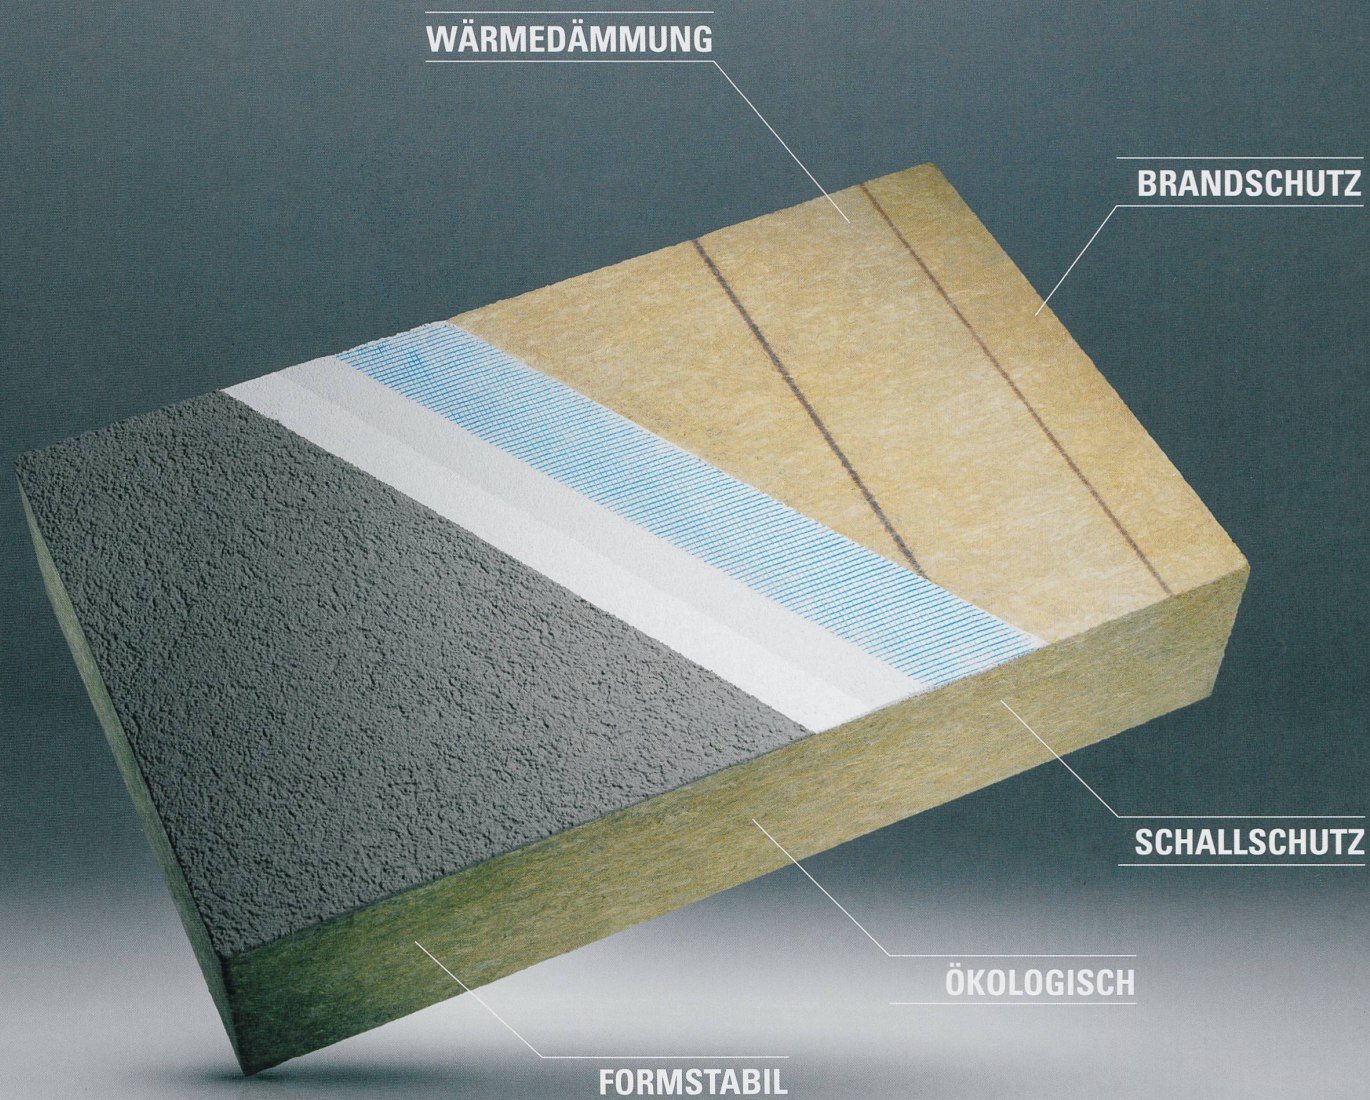

Download PDF: 02.04.2026

ETH-Bibliothek Zürich, E-Periodica, <https://www.e-periodica.ch>

ALL-IN

FLUMROC COMPACT PRO

Für die Verputzte Aussenwärmedämmung.

«ALL-IN» Jetzt mit
BONUS

Für die FLUMROC Dämmplatte
COMPACT PRO.

Liegenschaftseigentümer und
Bauherrschaften profitieren
direkt.

www.flumroc.ch/allin

DACHCOM

A large magnifying glass with a black handle is positioned over a technical architectural sketch of a modern building. The lens of the magnifying glass is centered on a specific detail of the building's facade, which is a grid of windows. The rest of the building sketch is visible but less detailed. The background is a plain, light gray.