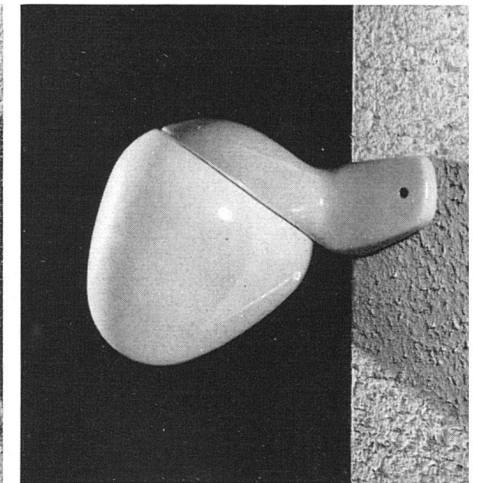

**Download PDF:** 03.04.2026

**ETH-Bibliothek Zürich, E-Periodica, <https://www.e-periodica.ch>**

Porzellan-Deckenleuchte | Lampe, porcelaine | Ceiling fixture, porcelain

Totalglas-Deckenleuchte | Lampe, verre | Ceiling fixture, glass

Totalglas-Deckenleuchte | Lampe, verre | Ceiling fixture, glass

Porzellan-Wandleuchte | Applique, porcelaine | Wall fixture, porcelain

Porzellan-Wandleuchte | Applique, porcelaine | Wall fixture, porcelain