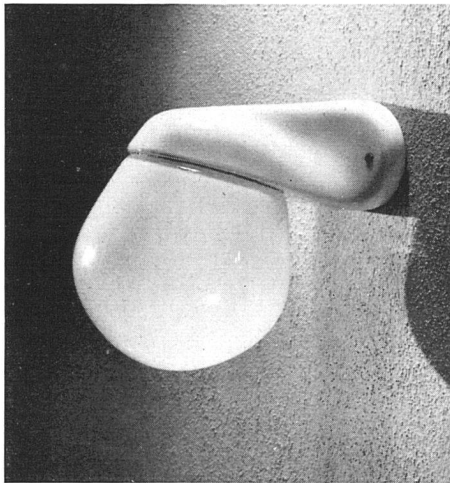

**Download PDF:** 03.04.2026

**ETH-Bibliothek Zürich, E-Periodica, <https://www.e-periodica.ch>**

Porzellan-Deckenleuchte | Lampe, porcelaine | Ceiling fixture, porcelain

Totalglas-Deckenleuchte | Lampe, verre | Ceiling fixture, glass

Totalglas-Deckenleuchte | Lampe, verre | Ceiling fixture, glass

Porzellan-Wandleuchte | Applique, porcelaine | Wall fixture, porcelain

Porzellan-Wandleuchte | Applique, porcelaine | Wall fixture, porcelain