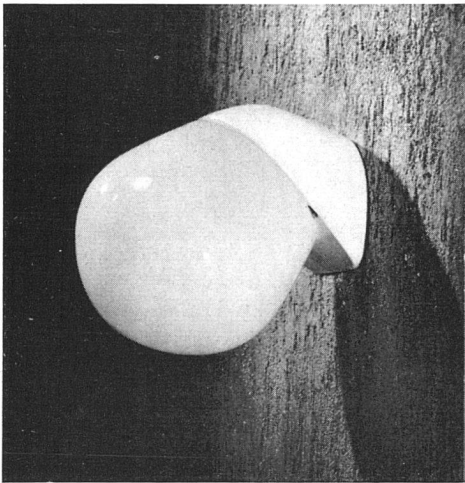

**Download PDF:** 03.04.2026

**ETH-Bibliothek Zürich, E-Periodica, <https://www.e-periodica.ch>**

Porzellan-Deckenleuchte | Lampe, porcelaine | Ceiling fixture, porcelain

Totalglas-Deckenleuchte | Lampe, verre | Ceiling fixture, glass

Totalglas-Deckenleuchte | Lampe, verre | Ceiling fixture, glass

Porzellan-Wandleuchte | Applique, porcelaine | Wall fixture, porcelain

Porzellan-Wandleuchte | Applique, porcelaine | Wall fixture, porcelain