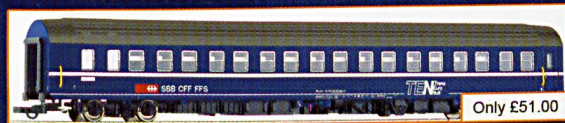

Only £51.00
RC64770 SBB T2S Sleeper Coach V