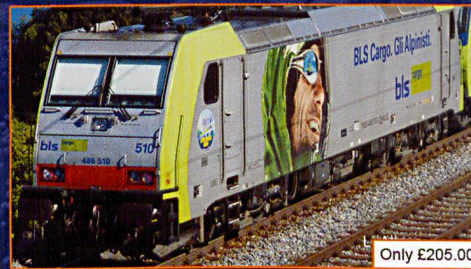

Only £205.00
RC73651 BLS Cargo Re486 Electric Locomotive VI

Roco products are available from your local model shop or, in case of difficulty, direct from ourselves

GAUGEMASTER Controls Ltd, Gaugemaster House, Ford Road, Arundel, West Sussex, BN18 0BN, United Kingdom
tel 01903 884488 fax 01903 884377 email sales@gaugemaster.co.uk

www.gaugemaster.com