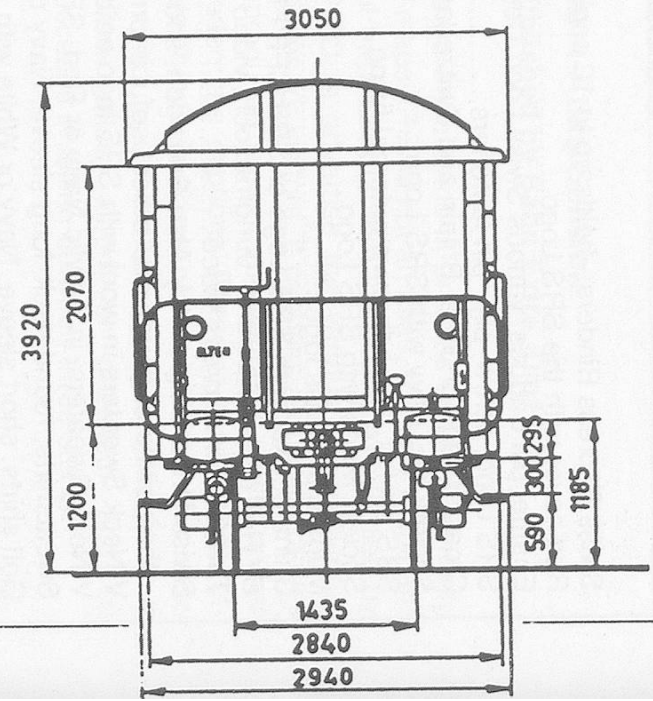

PAL GB/AUSTRALIA, not North America unfortunately.

SALES OFFICER

T.R.SHEARD, 11 CROMWELL DRIVE, EAST LEAKE, LEICS. LE12 6LZ

tel 0509-85-2617

Schiebwand-Postgüterwagen

Series Z² 251-290 50 85 00-33 251-290

- Scale..... 1:87
- Built..... 1966-8
- Max. Speed..... 140 km/h
- Tare 16 t
- Load..... 24 t
- Total weight..... 40 t