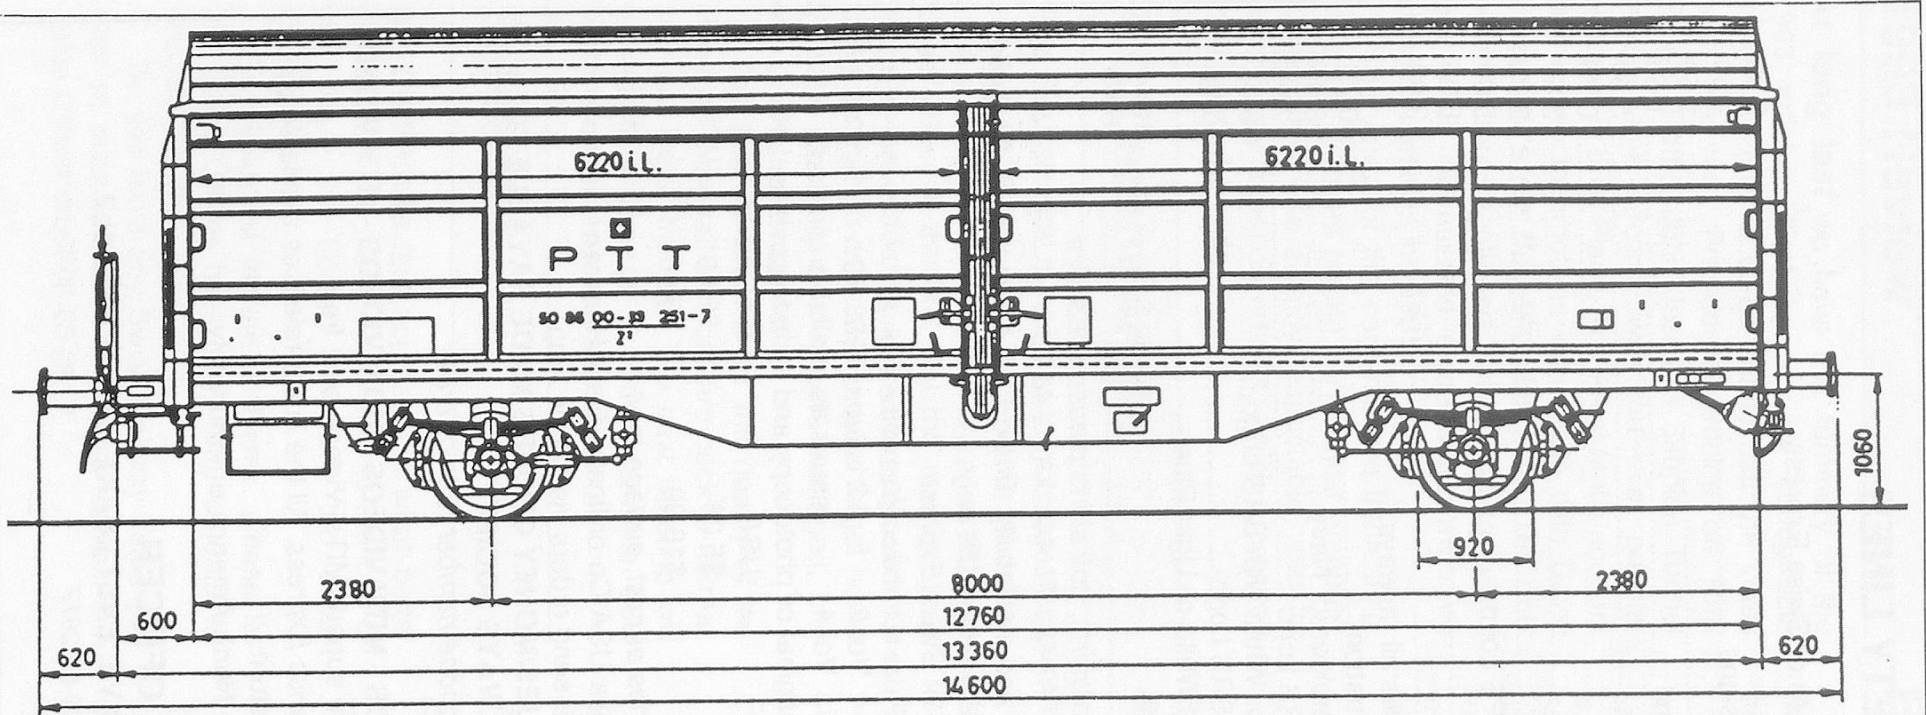

PAL GB/AUSTRALIA, not North America unfortunately.

SALES OFFICER

T.R.SHEARD, 11 CROMWELL DRIVE, EAST LEAKE, LEICS. LE12 6LZ

tel 0509-85-2617

Schiebwand-Postgüterwagen

Series Z² 251-290 50 85 00-33 251-290

- Scale..... 1:87
- Built..... 1966-8
- Max. Speed..... 140 km/h
- Tare 16 t
- Load..... 24 t
- Total weight..... 40 t