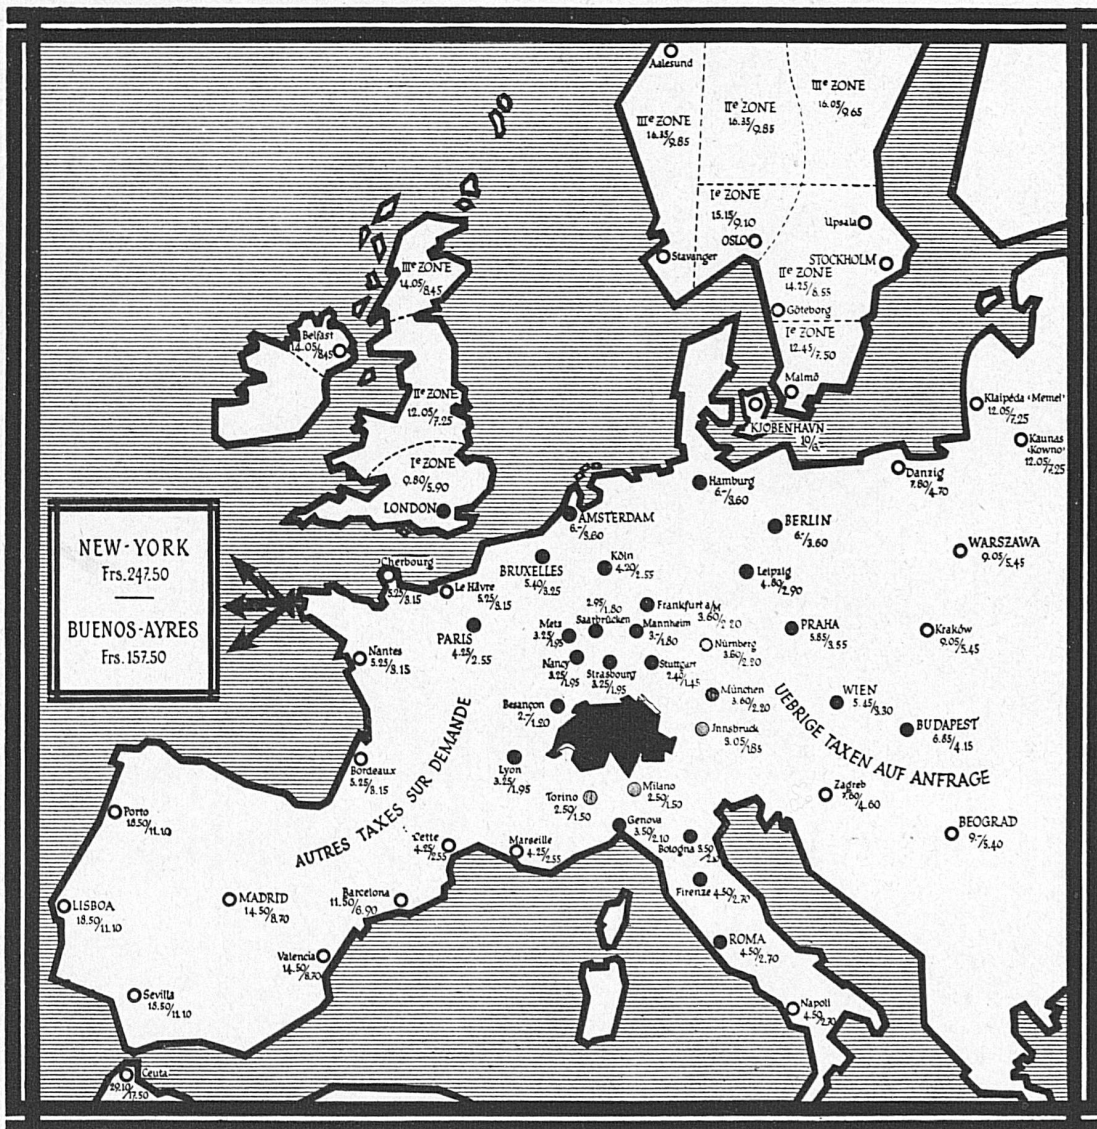

KARTOGRAPHIE ORELL FÜSSLI

Telephone Charges

40% reduction during the night service

- Cities directly connected with Switzerland
Day charge/Night charge in Swiss Francs

For full particulars and any information apply to the telephone office