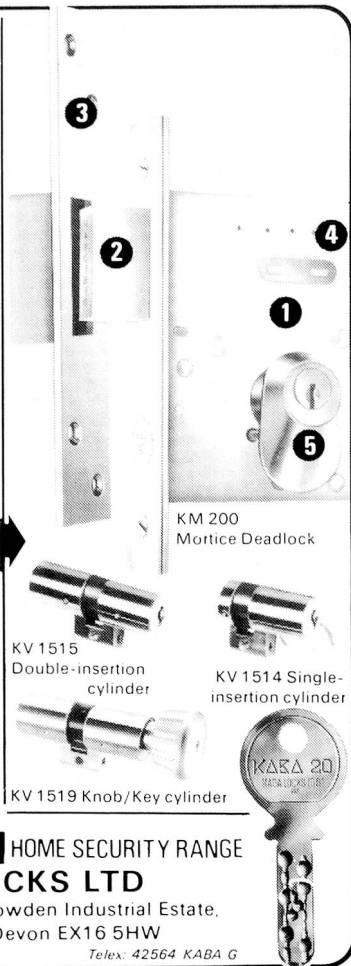

\* Take a closer look at KABA-20 KM 200 MORTICE LOCK.

1. Sturdy construction - hardened case and bolt.
2. 22mm bolt throw.
3. Box striker plate.
4. Facility to fit up to 4 Microswitches, for Alarm systems.
5. Exchangeable KABA-20 Insertion Cylinders - single or double sided or key/knob operated.