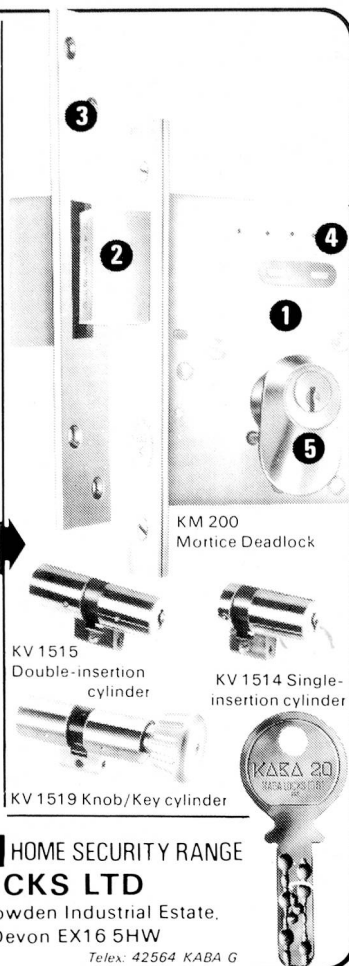

NO HOME SHOULD BE WITHOUT AT LEAST ONE...

don't just take our word for it - check with your Crime Prevention Officer. A mortice deadlock is essential on both front and back doors or any exterior door.

The KABA-20 KM200 offers the finest security to B.S. 3621 standards with all the advantages of the Versatile KABA-20 key system, each key is individually recorded on the return of a completed registration card. Almost all the locks needed in your home can be KABA, all with the same key combination or be part of a Master Key Plan.

* Take a closer look at KABA-20 KM 200 MORTICE LOCK.

1. Sturdy construction - hardened case and bolt.
2. 22mm bolt throw.
3. Box striker plate.
4. Facility to fit up to 4 Microswitches, for Alarm systems.
5. Exchangeable KABA-20 Insertion Cylinders - single or double sided or key/knob operated.

* Send now for details of the

KABA 20 HOME SECURITY RANGE
KABA LOCKS LTD

Woodward Road, Howden Industrial Estate,
Tiverton, Devon EX16 5HW

Tel: Tiverton (088 42) 56464

Telex: 42564 KABA G

SWISS BUDGET FLIGHTS EVERYDAY

TO **GENEVA OR ZURICH**

£70 RETURN*

Including dormitory accommodation

* High season supplement: £5

All flights operated by C.T.A. a Swiss charter company renowned for its reliability and punctuality. For further details call

SWISS AIRTOURS

63 Neal Street, London WC2 Telephone 01-836 6751
ATOL 661B

FALCON

LEISURE GROUP LIMITED

No1 to Switzerland

FALCON SWISS CITY TOURS

260a Fulham Road, London SW10 9EL
Reservations: 01-351 2191

Brazennose House, Brazennose Street,
Manchester M2 5BH
Reservations: 061-831 7000

5 Royal Exchange Square, Glasgow G1
Reservations: 041-204 0242

AITO

ATOL
1337BC

Budget Break Flights

1 April to 31 October '81

GENEVA from GATWICK **£79** low season **£85** mid season **£89** high season
Day flights on Monday, Wednesday, Thursday, Friday, Saturday
(until end April) + Sunday

ZURICH from GATWICK **£79** low season **£85** mid season **£89** high season
Day flights on Monday, Thursday, Friday + Sunday

BASLE from GATWICK **£69** low season **£74** mid season **£79** high season
Day flights on Thursday + Sunday

SCHEDULED FLIGHTS — 1 April to 31 October

To GENEVA from HEATHROW from **£99** return
To GENEVA from MANCHESTER from **£118** return
To BASLE from HEATHROW from **£99** return
To BERNE from GATWICK from **£102** return
To ZURICH from HEATHROW from **£103** return
To ZURICH from MANCHESTER from **£118** return
To ZURICH from BIRMINGHAM from **£110** return

SPECIAL

To ZURICH from GATWICK — daily service from ONLY **£89** return
NB: Bookings can be made up to 5 days before departure date.

ENGLAND v SWITZERLAND at Basle, 30 May

See the World Cup qualifying match —
Weekend return flight (28-31 May)
ONLY **£85** return

Also available:

- ★ a good selection of hotel accommodation
- ★ a limited number of tickets for the game
- ★ special group rates