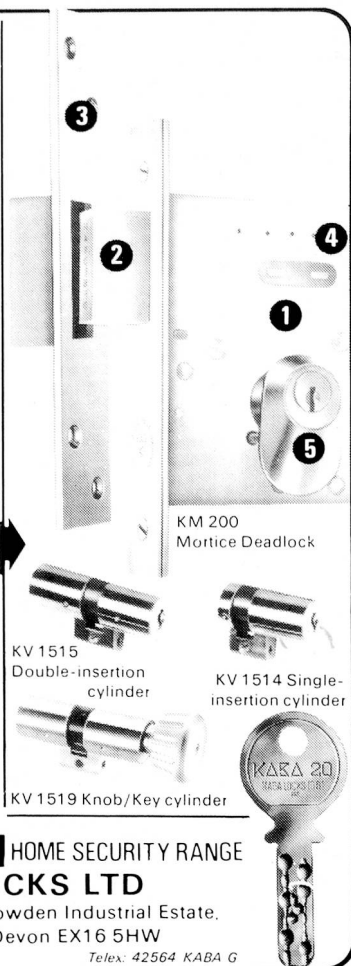

NO HOME SHOULD BE WITHOUT AT LEAST ONE...

don't just take our word for it - check with your Crime Prevention Officer. A mortice deadlock is essential on both front and back doors or any exterior door.

The KABA-20 KM200 offers the finest security to B.S. 3621 standards with all the advantages of the Versatile KABA-20 key system, each key is individually recorded on the return of a completed registration card. Almost all the locks needed in your home can be KABA, all with the same key combination or be part of a Master Key Plan.

* Take a closer look at KABA-20 KM 200 MORTICE LOCK.

1. Sturdy construction - hardened case and bolt.
2. 22mm bolt throw.
3. Box striker plate.
4. Facility to fit up to 4 Microswitches, for Alarm systems.
5. Exchangeable KABA-20 Insertion Cylinders - single or double sided or key/knob operated.

* Send now for details of the

KABA 20 HOME SECURITY RANGE
KABA LOCKS LTD

Woodward Road, Howden Industrial Estate,
Tiverton, Devon EX16 5HW

Tel: Tiverton (088 42) 56464

Telex: 42564 KABA G

SWISS BUDGET FLIGHTS EVERYDAY

TO GENEVA OR ZURICH

£70 RETURN*

Including dormitory accommodation

* High season supplement: £5

All flights operated by C.T.A. a Swiss charter company renowned for its reliability and punctuality. For further details call

SWISS AIRTOURS

63 Neal Street, London WC2 Telephone 01-836 6751
ATOL 661B

FALCON

LEISURE GROUP LIMITED

No1 to Switzerland

FALCON SWISS CITY TOURS

260a Fulham Road, London SW10 9EL
Reservations: 01-351 2191

Brazennose House, Brazennose Street,
Manchester M2 5BH
Reservations: 061-831 7000

5 Royal Exchange Square, Glasgow G1
Reservations: 041-204 0242

AITO

ATOL
1337BC

Budget Break Flights

1 April to 31 October '81

GENEVA from GATWICK £79 low season £85 mid season £89 high season
Day flights on Monday, Wednesday, Thursday, Friday, Saturday
(until end April) + Sunday

ZURICH from GATWICK £79 low season £85 mid season £89 high season
Day flights on Monday, Thursday, Friday + Sunday

BASLE from GATWICK £69 low season £74 mid season £79 high season
Day flights on Thursday + Sunday

SCHEDULED FLIGHTS — 1 April to 31 October

To GENEVA from HEATHROW from £99 return
To GENEVA from MANCHESTER from £118 return
To BASLE from HEATHROW from £99 return
To BERNE from GATWICK from £102 return
To ZURICH from HEATHROW from £103 return
To ZURICH from MANCHESTER from £118 return
To ZURICH from BIRMINGHAM from £110 return

SPECIAL

To ZURICH from GATWICK — daily service from ONLY £89 return
NB: Bookings can be made up to 5 days before departure date.

ENGLAND v SWITZERLAND at Basle, 30 May

See the World Cup qualifying match —
Weekend return flight (28-31 May)
ONLY £85 return

Also available:

- ★ a good selection of hotel accommodation
- ★ a limited number of tickets for the game
- ★ special group rates