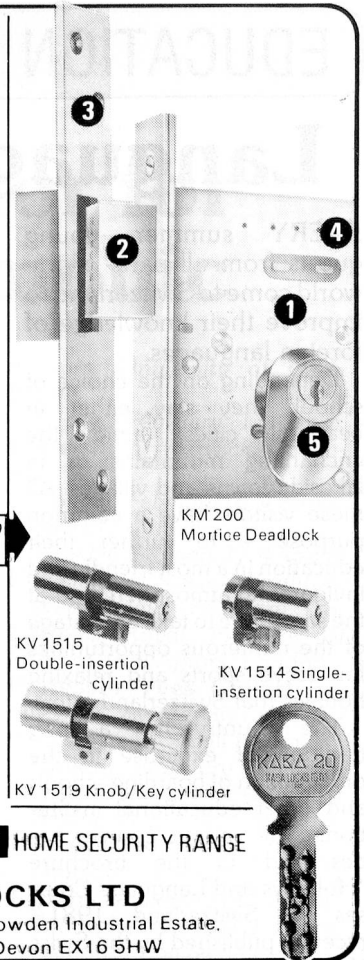

In Switzerland it's
Airtour Suisse the
leading tour operator.
In London it's
Swiss Airtours Ltd.

Fly to GENEVA for only **£65**
or ZURICH for only **£75**
Flights are every Sunday, Monday,
Thursday, Friday and Saturday
NO EXTRA CHARGES ADDED ON

All flights are from Gatwick by
CTA Caravelle.

Over 50,000 satisfied clients chose our
reliable experienced service in 1979.

For further information
contact:

**SWISS AIRTOURS
LTD.**

63 Neal Street, London WC2
Telephone: 01-836 6751

ATOL 661B

NO HOME SHOULD BE WITHOUT AT LEAST ONE...

don't just take our word for it - check
with your Crime Prevention Officer. A
mortice deadlock is essential on both
front and back doors or any exterior door.

The KABA-20 KM200 offers the finest
security to B.S. 3621 standards with all
the advantages of the Versatile KABA-20
key system, each key is individually
recorded on the return of a completed
registration card. Almost all the locks
needed in your home can be KABA, all
with the same key combination or be
part of a Master Key Plan.

* Take a closer look at KABA-20
KM 200 MORTICE LOCK.

1. Sturdy construction - hardened case
  and bolt.
2. 22mm bolt throw.
3. Box striker plate.
4. Facility to fit up to 4 Microswitches,
  for Alarm systems.
5. Exchangeable KABA-20 Insertion
  Cylinders - single or double sided or
  key/knob operated.

* Send now for details of the

KABA 20 HOME SECURITY RANGE

KABA LOCKS LTD

Woodward Road, Howden Industrial Estate,
Tiverton, Devon EX16 5HW