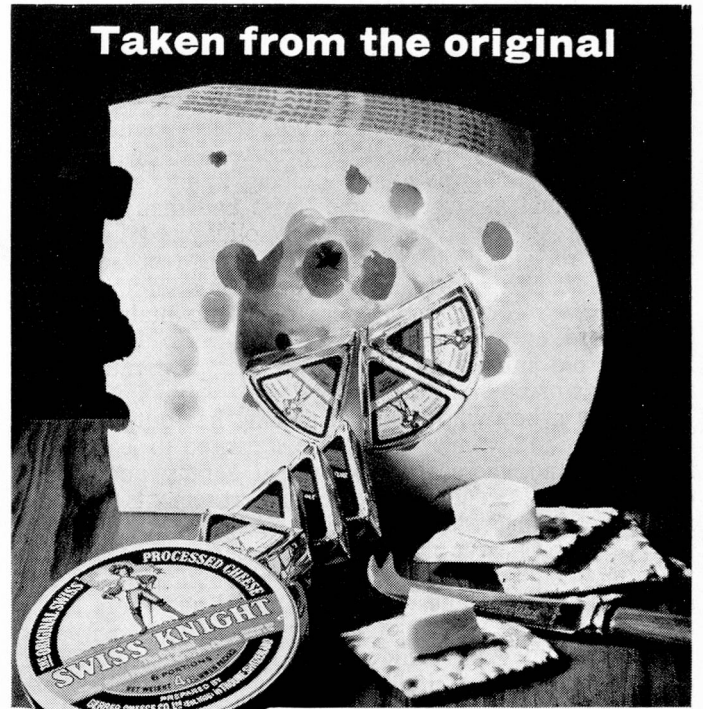

SWISS KNIGHT

The Original Swiss processed Gruyère

TRIANGLES, SANDWICH SLICES, VARIETY PACK

FOR *Your*
**WORLD
TRANSPORT**
(ANYTHING - ANYWHERE)