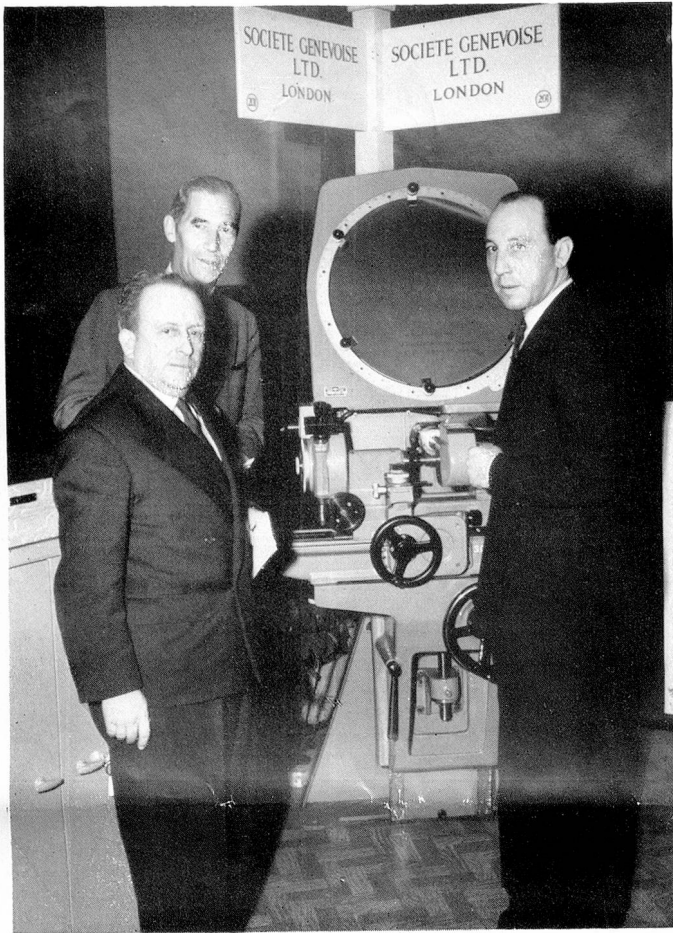

Download PDF: 23.05.2025

ETH-Bibliothek Zürich, E-Periodica, <https://www.e-periodica.ch>

SWISS SKILL AT INTERNATIONAL MACHINE SHOW.

Left to Right: **Mr. G. Clements (Director)**, **Mr. F. P. P. Maurice (left rear)**, **Dr. R. Faessler.**