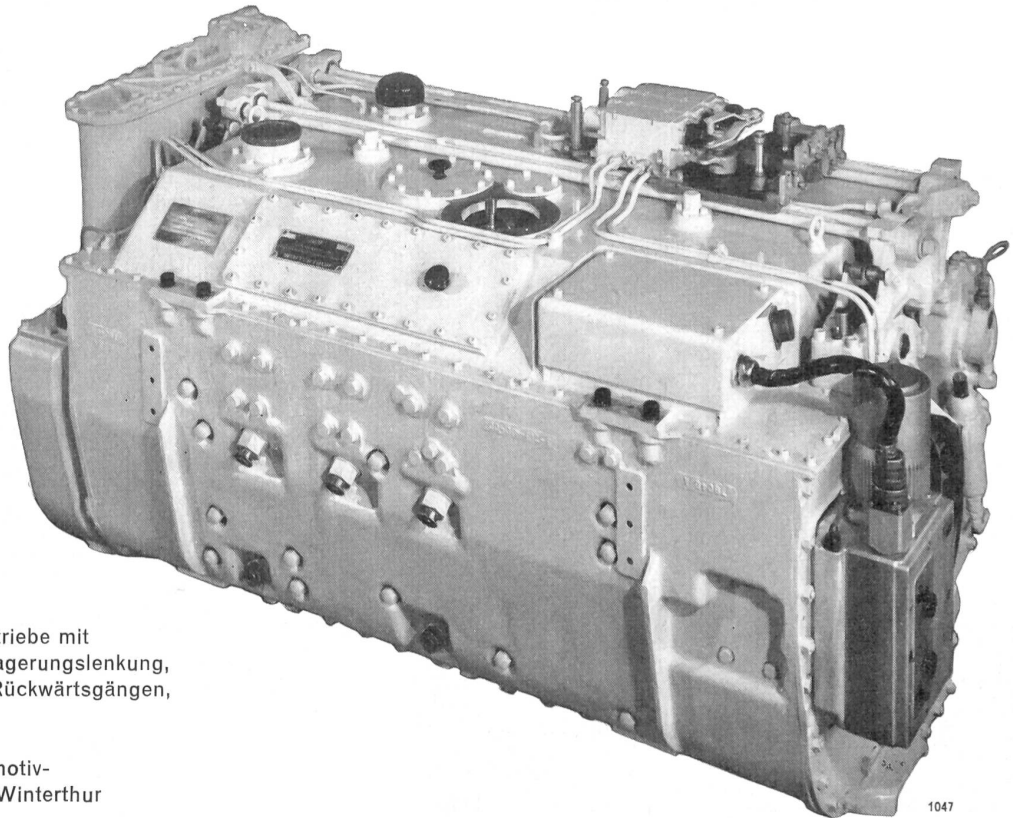

Fahr- und Lenkgetriebe zu Panzer PZ 61

SLM

Lamellenkupplungsgetriebe mit
hydrostatischer Überlagerungslenkung,
6 Vorwärtsgängen, 2 Rückwärtsgängen,
1 Anortgang

Schweizerische Lokomotiv-
und Maschinenfabrik Winterthur

1047