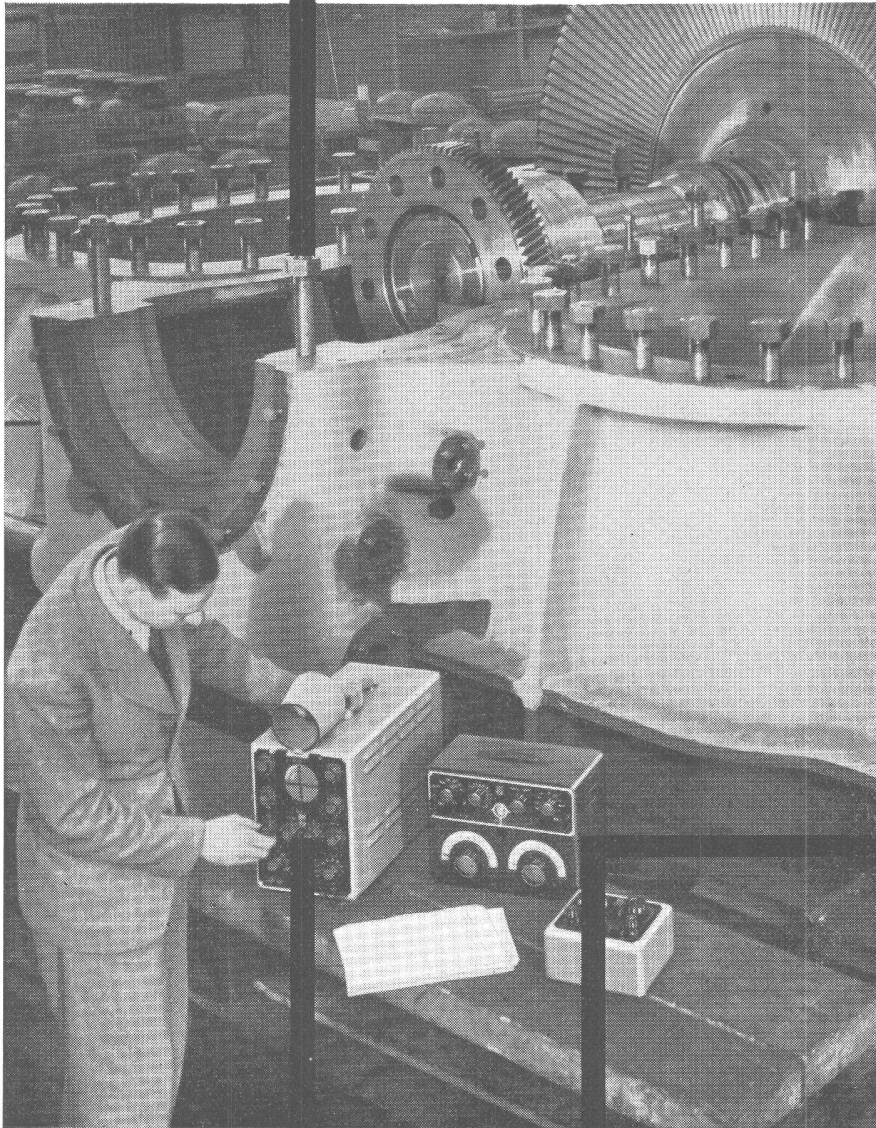

VIBRATIONS
MESS
GERÄTE

PHILIPS