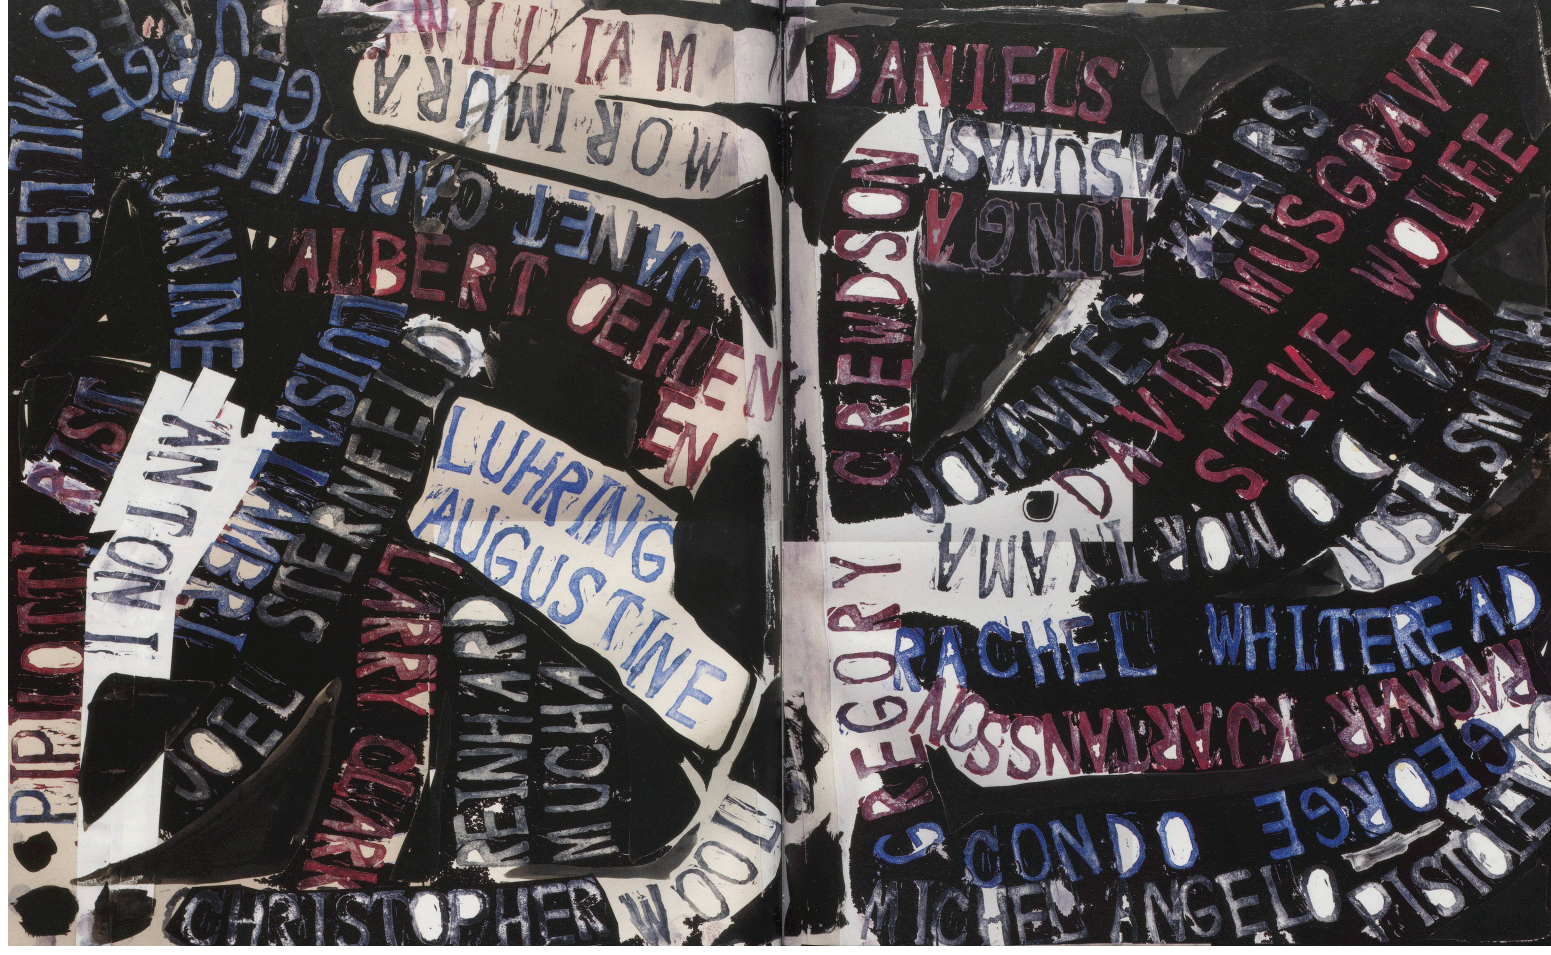

[WWW.PARKETTART.COM](http://WWW.PARKETTART.COM)

parkett  
15 years

85 VOLUMES

200 ARTISTS & EDITIONS

1400 TEXTS

MILLER  
GEOFF  
JANINE  
ANTON  
LISA  
ALBERT  
LARRY  
REINHARD  
MUCHA  
CHRISTOPHER  
WILLIAM  
MORIMURA  
JANET  
ALBERT  
LUHRING  
AUGUSTINE  
DANIELS  
TONGA  
SUMASA  
DANIELS  
CROWDSON  
GREGORY  
RACHEL  
WHITEREAD  
RASHAR  
KORIANSON  
GEORGE  
MICHEL  
ANGELO