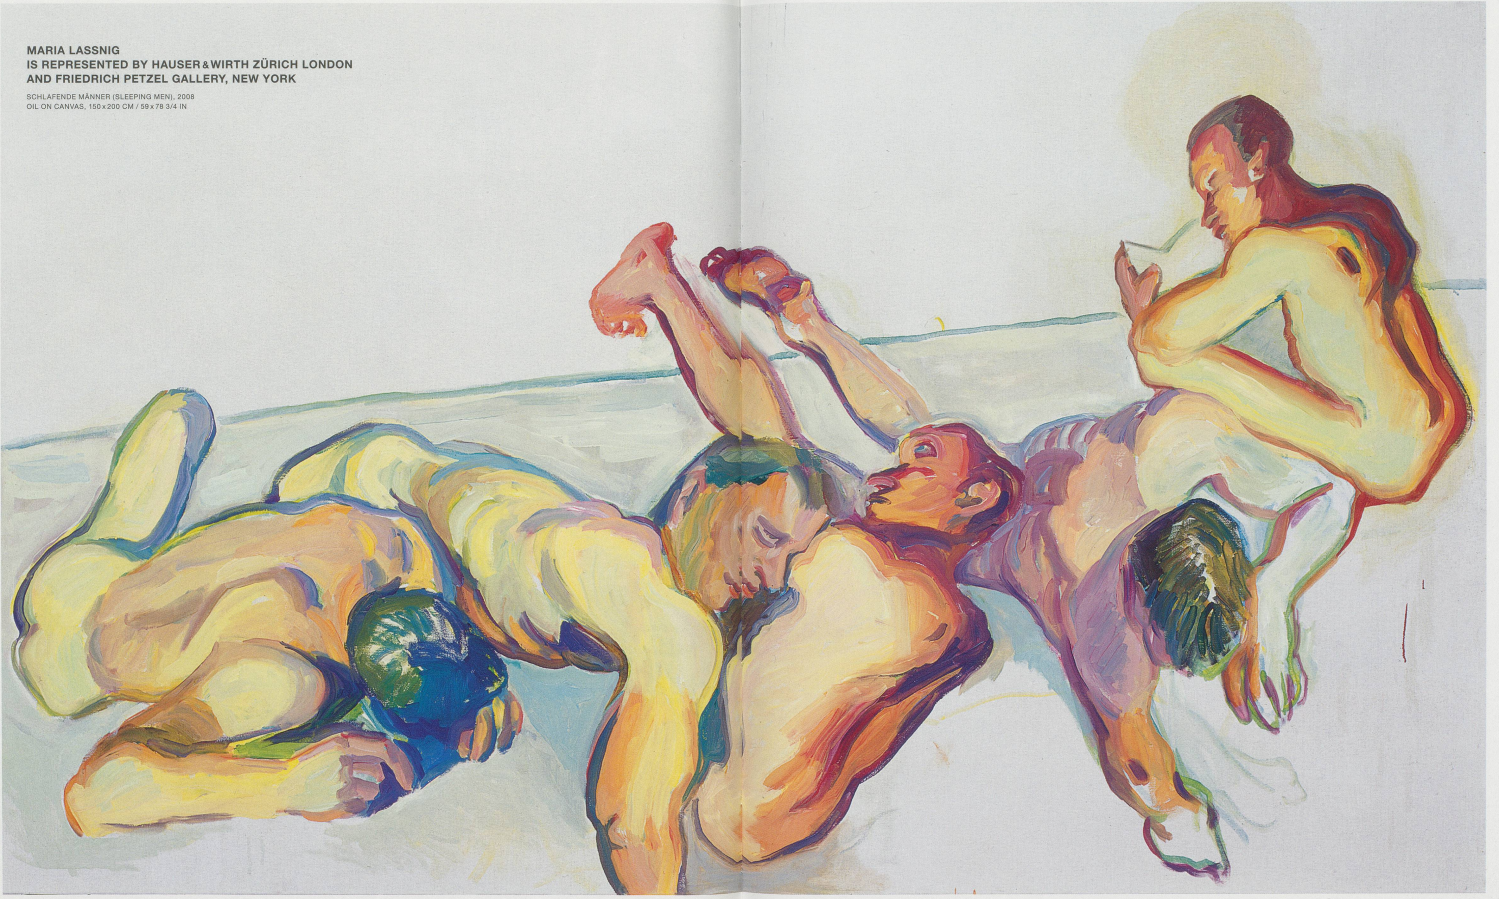

MARIA LASSNIG
IS REPRESENTED BY HAUSER & WIRTH ZÜRICH LONDON
AND FRIEDRICH PETZEL GALLERY, NEW YORK