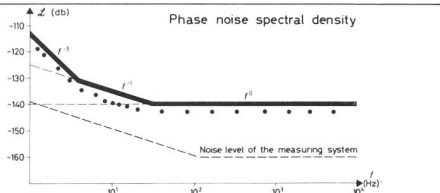

Then there's the rest of our range. It doesn't matter whether you need a modest (by our standards, that is) clock oscillator, TCXO, oven controlled oscillator or a better than 1×10^{-10} frequency standard, we can advise on the best trade-off between frequency performance, power consumption, volume and cost.

Member of the Ebauches group

OSCILLOQUARTZ SA

Pathfinders in Precision

CH-2002 Neuchâtel 2 Switzerland
Tel. 038 25 85 01 Telex 35315