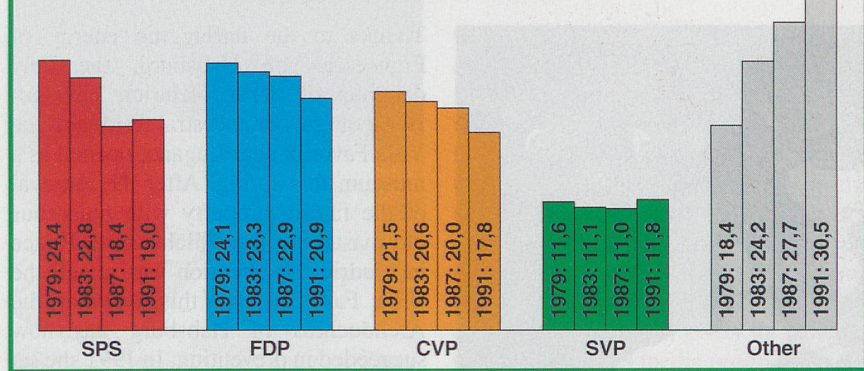

Secretariat for the Swiss Abroad
Alpenstrasse 26, CH-3000 Berne

We are not able to include here two groups which are represented in one canton only and are either closely linked to another party (Free List of Canton Berne) or have programmes limited to one region (Ticino League).

RL

Radical Democratic Party (FDP)

Founded: 1894; Members: about 150,000
Seats: National Council 44; Council of States 18
Chairman: National Councillor Franz Steinegger, Uri
Address: FDP Switzerland, P.O. Box 6136, CH-3001 Berne, Tel.: 41 31 22 34 38

Christian Democratic Party (CVP)

Founded: 1912; Members: about 80,000
Seats: National Council 37; Council of States 16
Chairman: State Councillor Carlo Schmid, Appenzell Inner Rhodes
Address: CVP Switzerland, P.O. Box 1759, CH-3001 Berne, Tel: 41 31 44 23 64

Social Democratic Party (SPS)

Founded: 1888; Members: about 40,000
Seats: National Council 43; Council of States 3
Chairman: National Councillor Peter Bodenmann, Valais
Address: SPS, P.O. Box 7876, CH-3001 Berne Tel: 41 31 22 07 44

Swiss People's Party (SVP)

Founded: 1936; Members: about 80,000
Seats: National Council 25; Council of States 4
Chairman: State Councillor Hans Uhlmann, Thurgau
Address: SVP, P.O. Box, CH-3009 Berne Tel.: 41 31 24 58 58

Voter shares in National Council elections 1979–1991

Green Party of Switzerland (GPS)

Founded: 1983; Members: about 8,200
Seats: National Council 3
Chairman: National Councillor Verena Diener, Zurich
Address: GPS, Marienstrasse 11, CH-3005 Berne
Tel: 41 31 44 14 41
(The "Free List of Canton Berne", with one seat, also belongs to the Green Group in the National Council).

Liberal Party (LPS)

Founded: 1913; Members: about 15,000
Seats: National Council 10; Council of State 3
Chairman: François Jeanneret, Neuchâtel
Address: LPS, P.O. Box 7107, CH-3001 Berne
Tel: 41 31 22 64 04

Auto Party/The Freedomers (AP)

Founded: 1985; Members: about 12,500
Seats: National Council 8
Chairman: National Councillor Jürg Scherrer, Berne
Address: APS, P.O. Box, CH-4622 Egerkingen
Tel: 41 62 61 23 43

National Association of Independents (LdU)

Founded: 1936; Members: about 5,000
Seats: National Council 5; Council of States 1
Chairman: State Councillor Monika Weber, Zurich
Address: LdU, P.O. Box 7075, CH-3001 Berne
Tel: 41 31 26 16 36
(The LdU forms a group in the National Council together with the EVP and non-party Herbert Maeder).

Swiss Democrats (SD)

Founded: 1961; Members: about 6,000
Seats: National Council 5
Chairman: National Councillor Rudolf Keller, Basle-Rural
Address: SD, P.O. Box 8116, CH-3001 Berne
Tel: 41 31 22 27 74

(The Ticino League, with two seats in the National Council and one in the Council of States, also belongs to the SD Group in the National Council).

Evangelical People's Party (EVP)

Founded: 1919; Members: about 4,000
Seats: National Council 3
Chairman: National Councillor Otto Zwygart, Berne
Address: EVP, Switzerland, P.O. Box, CH-8023 Zurich, Tel: 41 1 272 71 00
(The EVP forms a group in the National Council together with the LdU and non-party Herbert Maeder).

Labour Party (PdA)

Founded: 1944; Members: about 4,000
Seats: National Council 2
Chairman: National Councillor Jean Spielmann, Geneva
Address: PdA, P.O. Box 232, CH-1211 Geneva 8
Tel: 41 22 328 11 40

Federal-Democratic Union (EDU)

Founded: 1975
Seats: National Council 1
Chairman: National Councillor Werner Scherrer, Berne
Address: EDU, P.O. Box, CH-3607 Thun
Tel: 41 33 22 36 37

International sections

In the wake of the introduction of the postal vote, a number of parties have set up international sections in order to help Swiss Abroad exercise their political rights and to give them an opportunity of joining a Swiss party. The FDP, CVP, SVP and SD already have international sections.

Advertisement

Welcome to CVP International