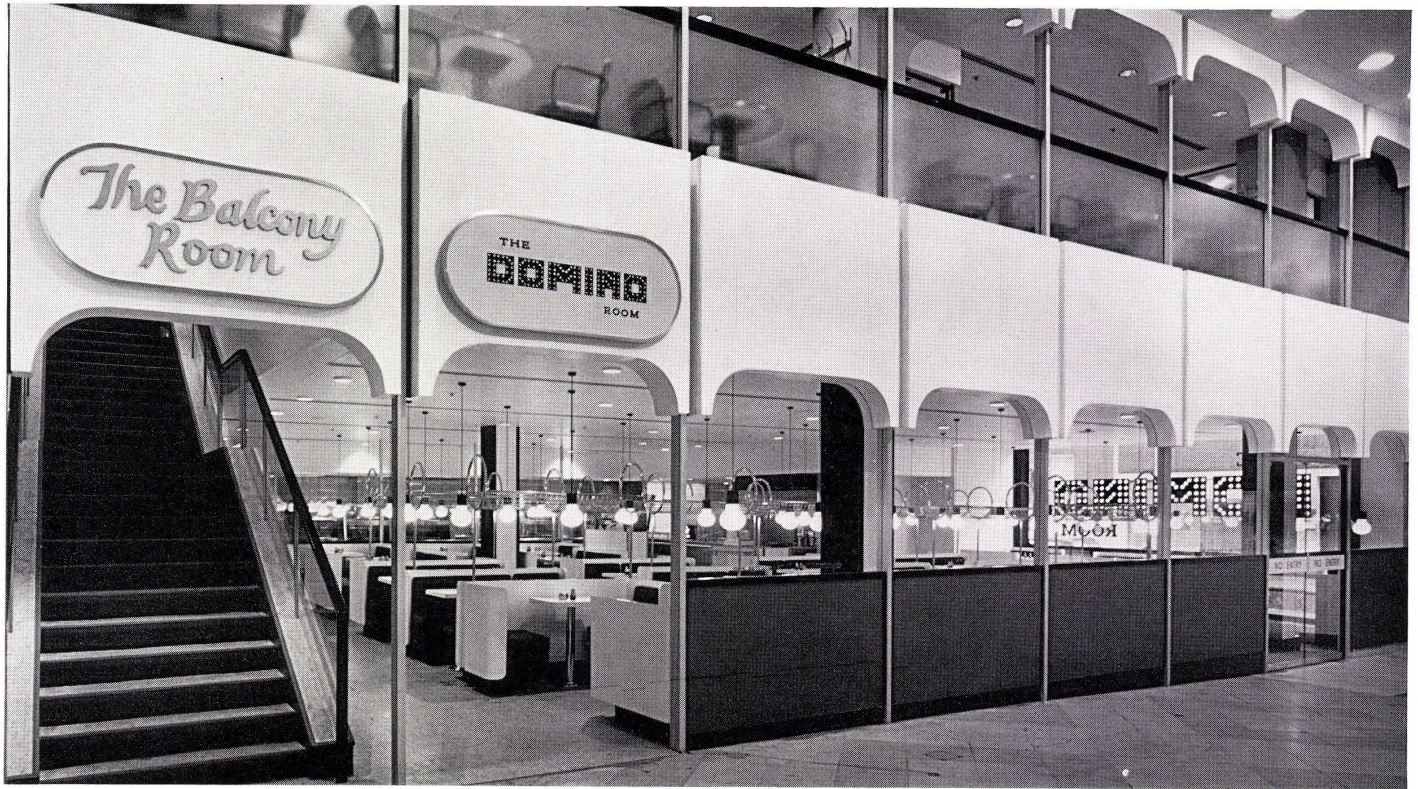

**»Domino«
Selbstbedienungs-
restaurant des Selfridges
Warenhauses in London**

Restaurant libre-service «Domino» du grand magasin Selfridges à Londres

“Domino” self-service restaurant of Selfridges in London